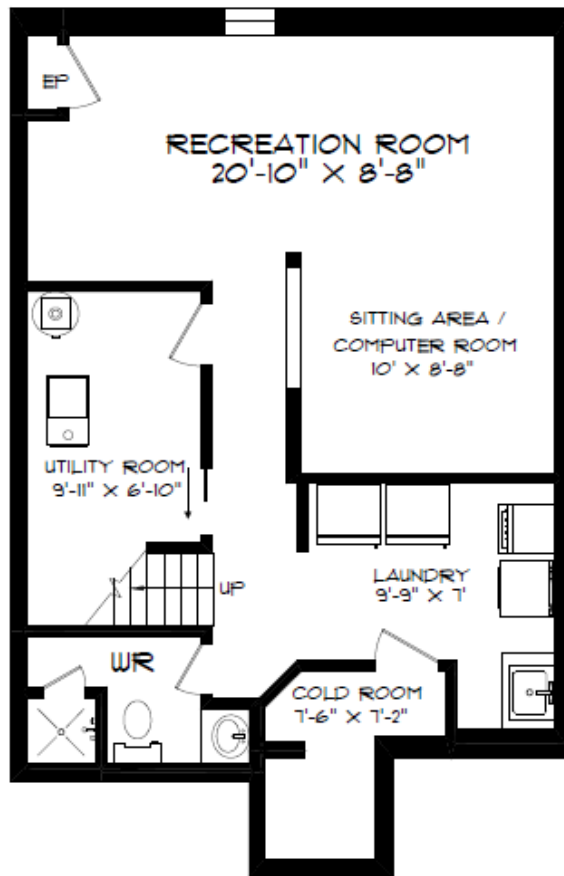

# 5662 GLEN ERIN DRIVE - UNIT 118

**MAIN FLOOR  
683 SQUARE FEET**

# 5662 GLEN ERIN DRIVE - UNIT 118

**SECOND FLOOR  
860 SQUARE FEET**

# 5662 GLEN ERIN DRIVE - UNIT 118

**LOWER LEVEL  
673 SQUARE FEET**