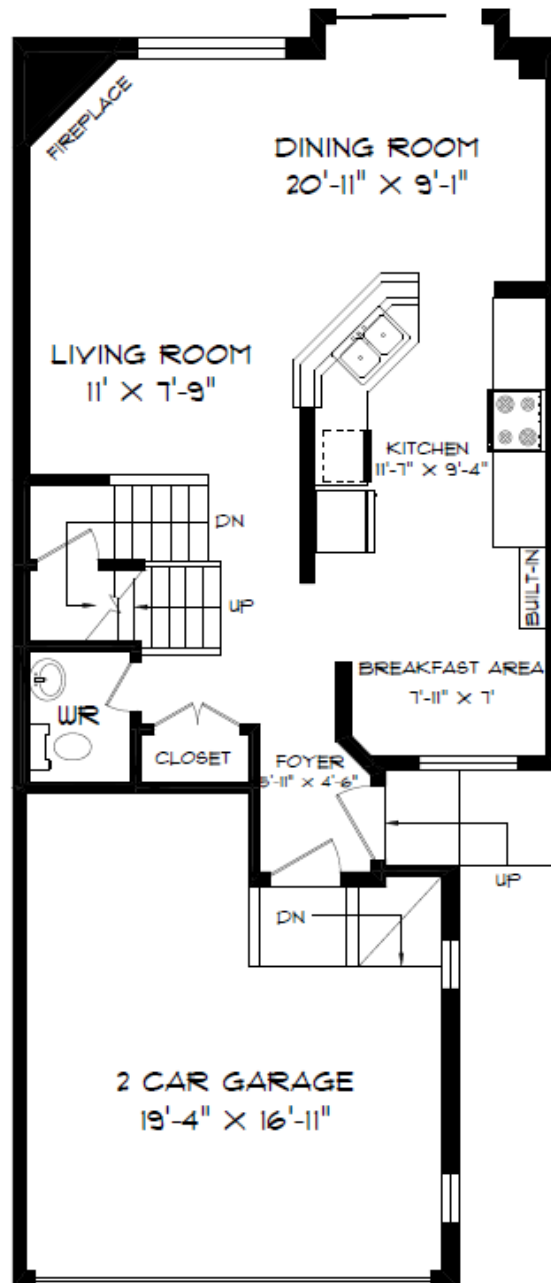

# 5662 GLEN ERIN DRIVE - UNIT 118

**MAIN FLOOR  
683 SQUARE FEET**

# 5662 GLEN ERIN DRIVE - UNIT 118

**SECOND FLOOR  
860 SQUARE FEET**

# 5662 GLEN ERIN DRIVE - UNIT 118

**LOWER LEVEL  
673 SQUARE FEET**