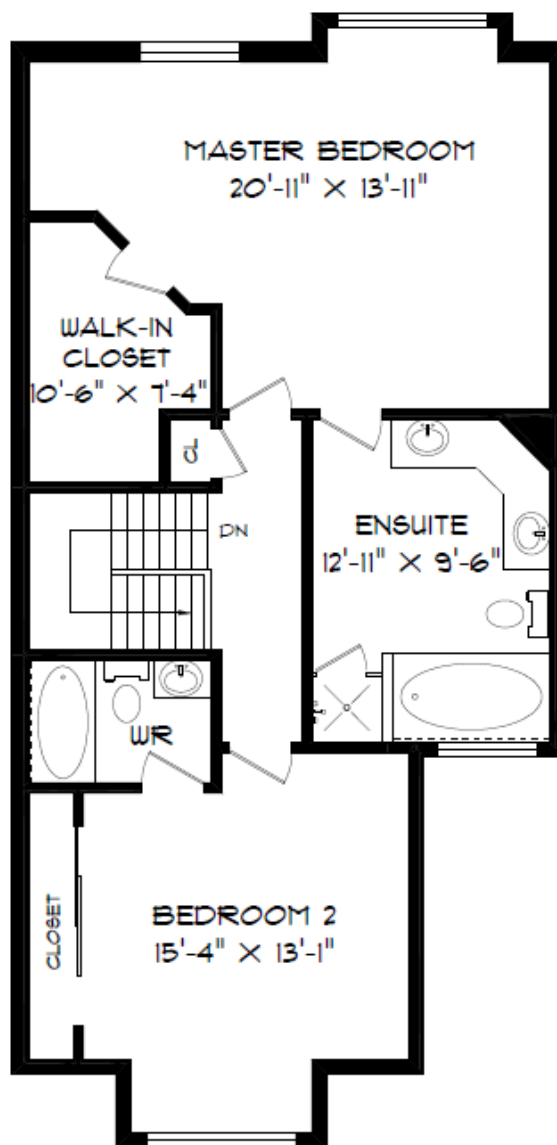

# 5662 GLEN ERIN DRIVE - UNIT 118

**MAIN FLOOR  
683 SQUARE FEET**

# 5662 GLEN ERIN DRIVE - UNIT 118

**SECOND FLOOR  
860 SQUARE FEET**

# 5662 GLEN ERIN DRIVE - UNIT 118

**LOWER LEVEL  
673 SQUARE FEET**