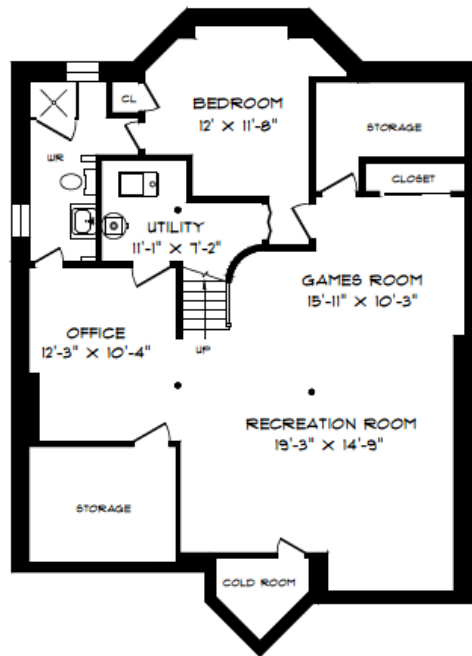

3266 GALBRAITH DRIVE

MAIN FLOOR
1280 SQUARE FEET

3266 GALBRAITH DRIVE

SECOND FLOOR
1228 SQUARE FEET

3266 GALBRAITH DRIVE

LOWER LEVEL
1280 SQUARE FEET