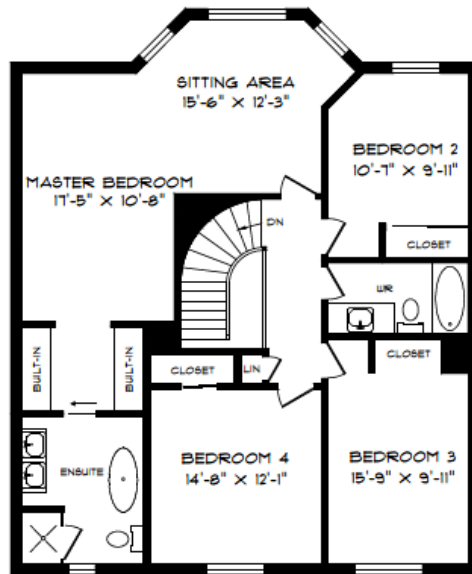

3266 GALBRAITH DRIVE

MAIN FLOOR
1280 SQUARE FEET

3266 GALBRAITH DRIVE

SECOND FLOOR
1228 SQUARE FEET

3266 GALBRAITH DRIVE

LOWER LEVEL
1280 SQUARE FEET