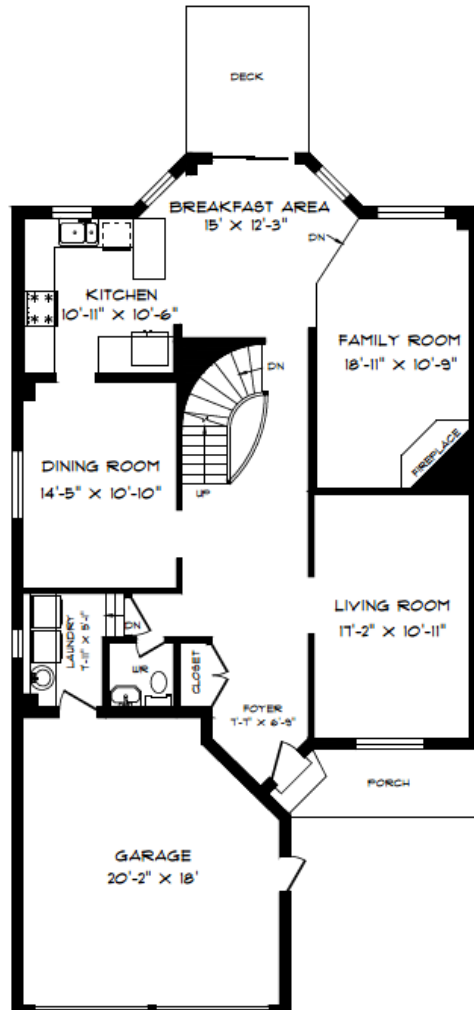

3266 GALBRAITH DRIVE

MAIN FLOOR
1280 SQUARE FEET

3266 GALBRAITH DRIVE

SECOND FLOOR
1228 SQUARE FEET

3266 GALBRAITH DRIVE

LOWER LEVEL
1280 SQUARE FEET