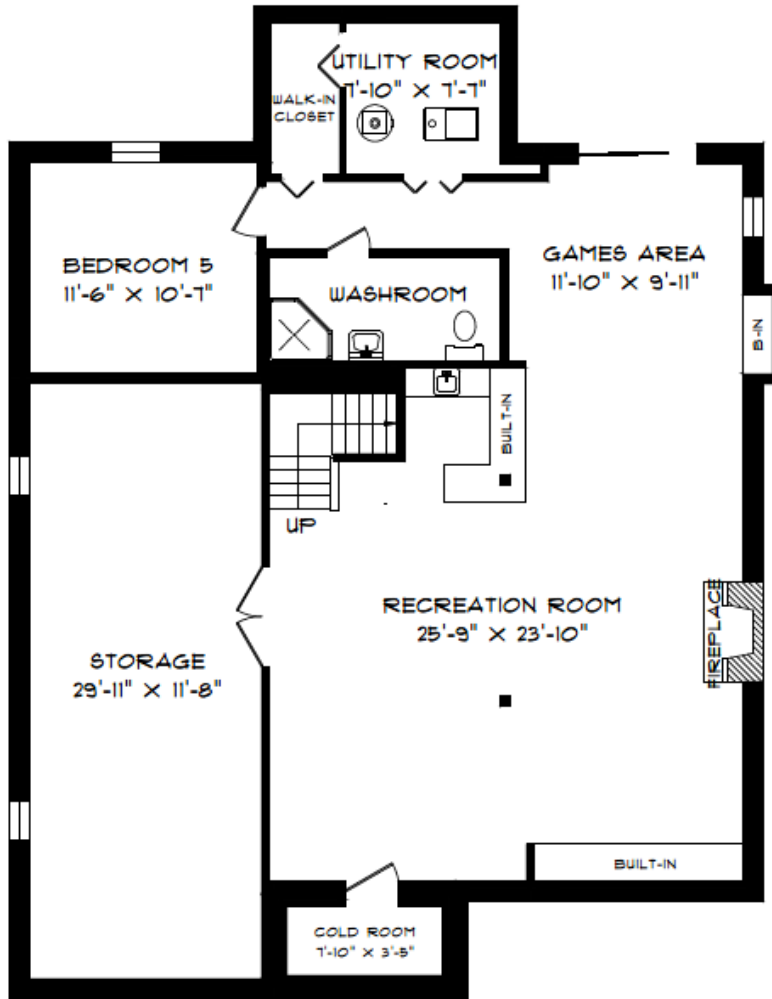

# 3695 SAWMILL VALLEY DRIVE

**MAIN FLOOR**  
**1,610 SQUARE FEET**

# 3695 SAWMILL VALLEY DRIVE

**SECOND FLOOR  
1,126 SQUARE FEET**

# 3695 SAWMILL VALLEY DRIVE

**LOWER LEVEL**  
**1,650 SQUARE FEET**