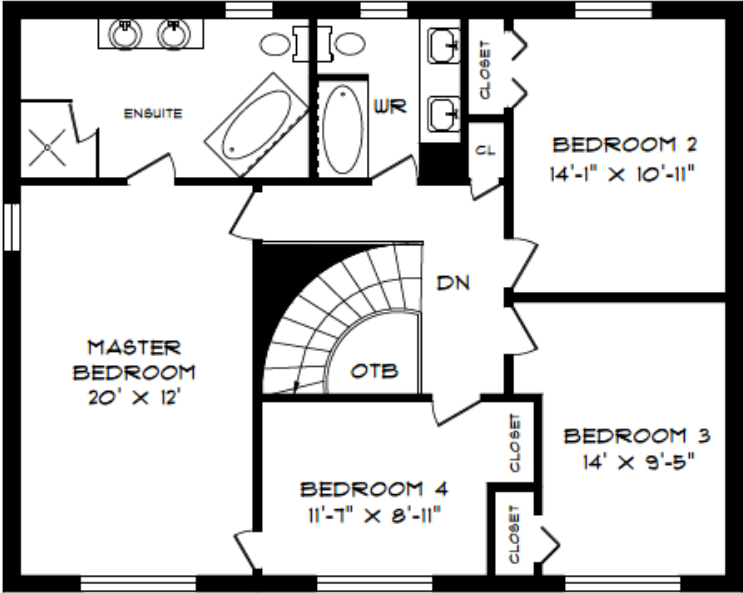

# 3695 SAWMILL VALLEY DRIVE

**MAIN FLOOR**  
**1,610 SQUARE FEET**

# 3695 SAWMILL VALLEY DRIVE

**SECOND FLOOR  
1,126 SQUARE FEET**

# 3695 SAWMILL VALLEY DRIVE

**LOWER LEVEL**  
**1,650 SQUARE FEET**