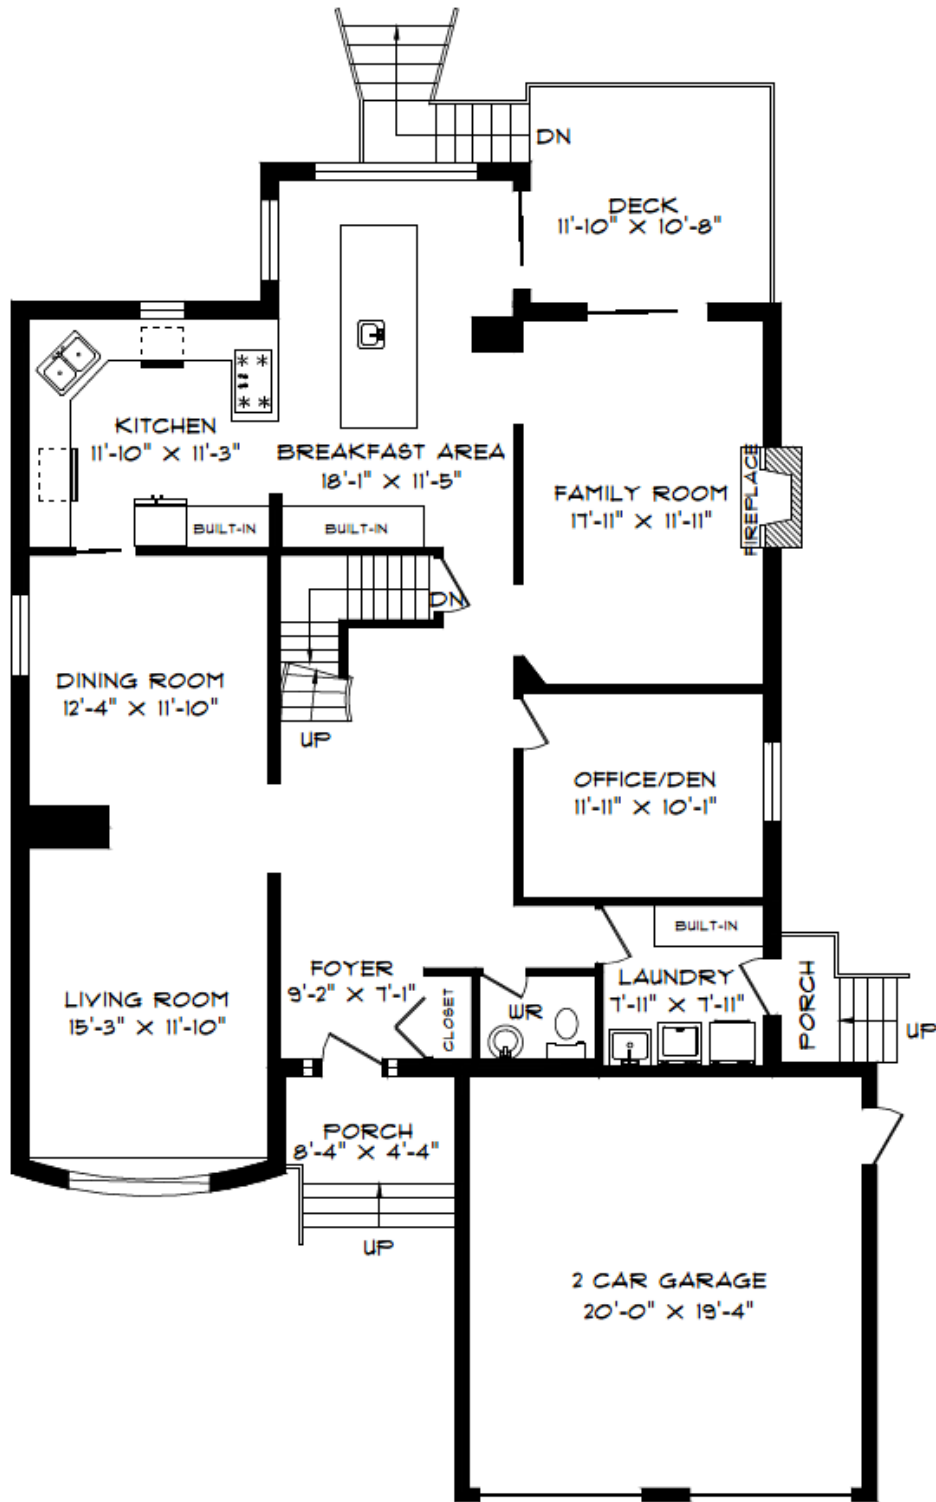

# 3695 SAWMILL VALLEY DRIVE

**MAIN FLOOR**  
**1,610 SQUARE FEET**

# 3695 SAWMILL VALLEY DRIVE

**SECOND FLOOR  
1,126 SQUARE FEET**

# 3695 SAWMILL VALLEY DRIVE

**LOWER LEVEL**  
**1,650 SQUARE FEET**