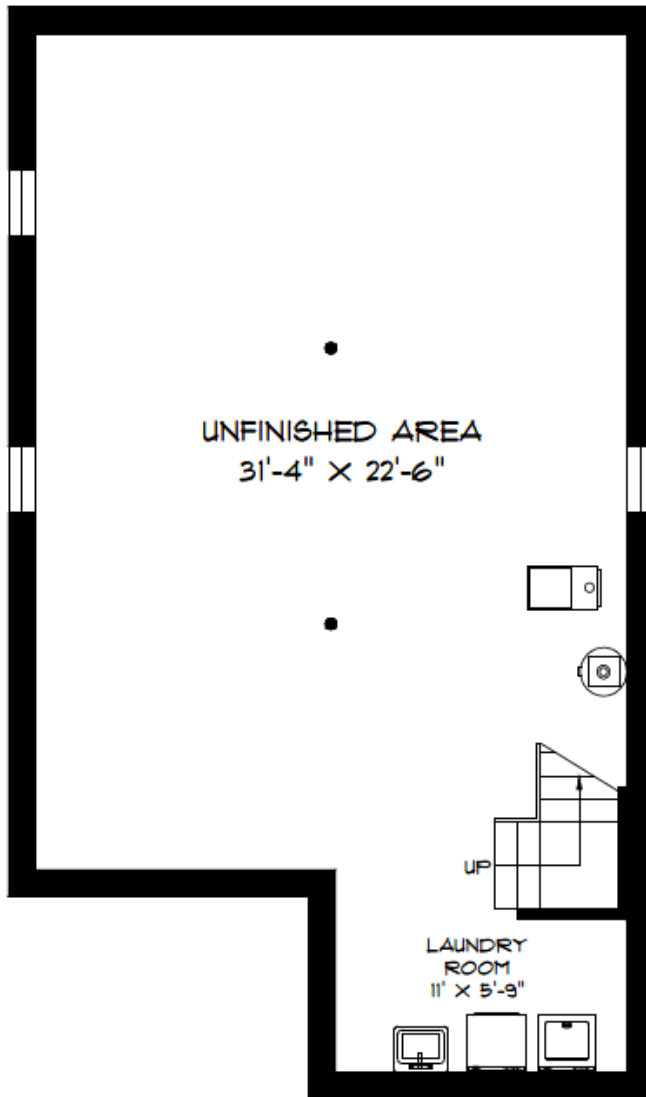

# 4165 CHADBURN CRESCENT

**MAIN FLOOR**  
**934 SQUARE FEET**

# 4165 CHADBURN CRESCENT

LOWER LEVEL  
917 SQUARE FEET