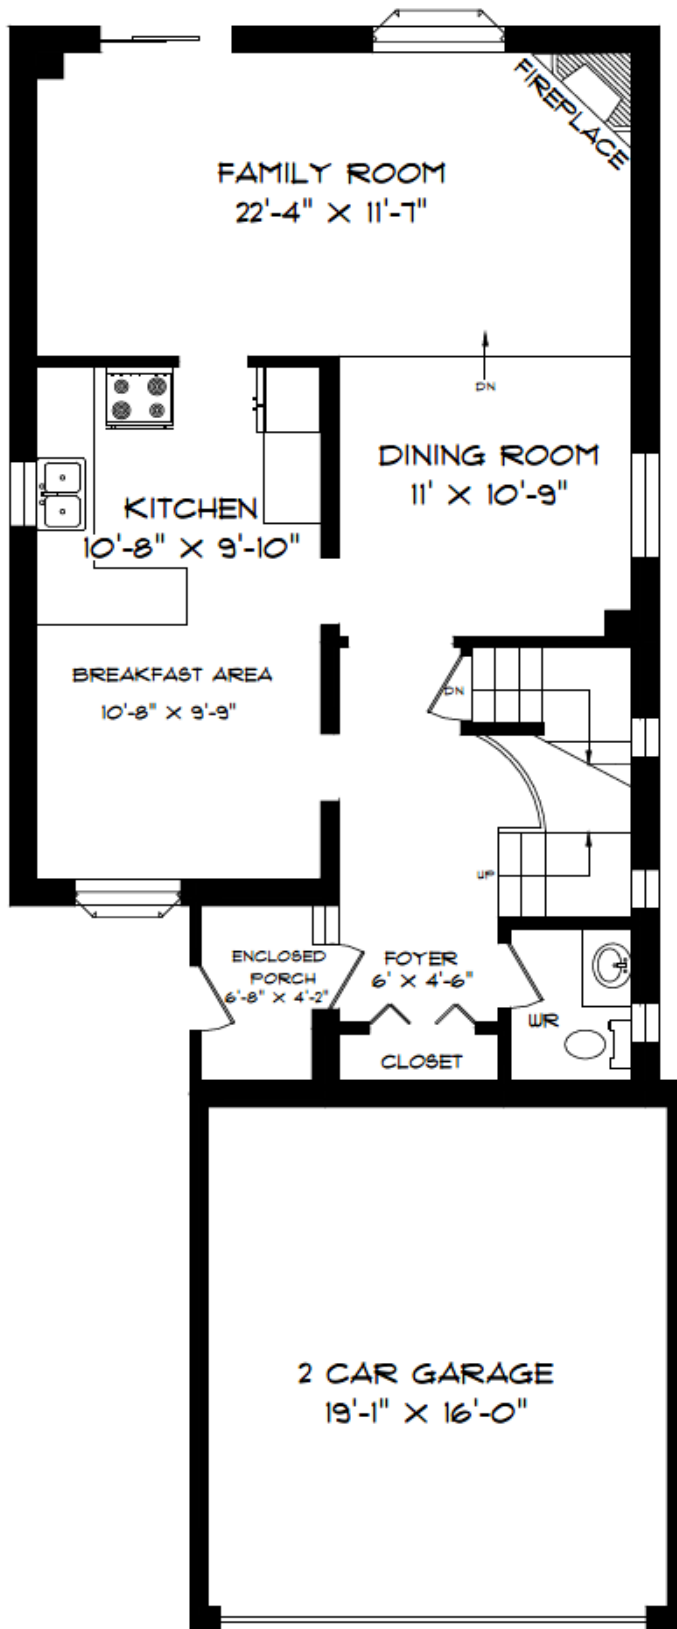

# 4165 CHADBURN CRESCENT

**MAIN FLOOR**  
**934 SQUARE FEET**

# 4165 CHADBURN CRESCENT

LOWER LEVEL  
917 SQUARE FEET